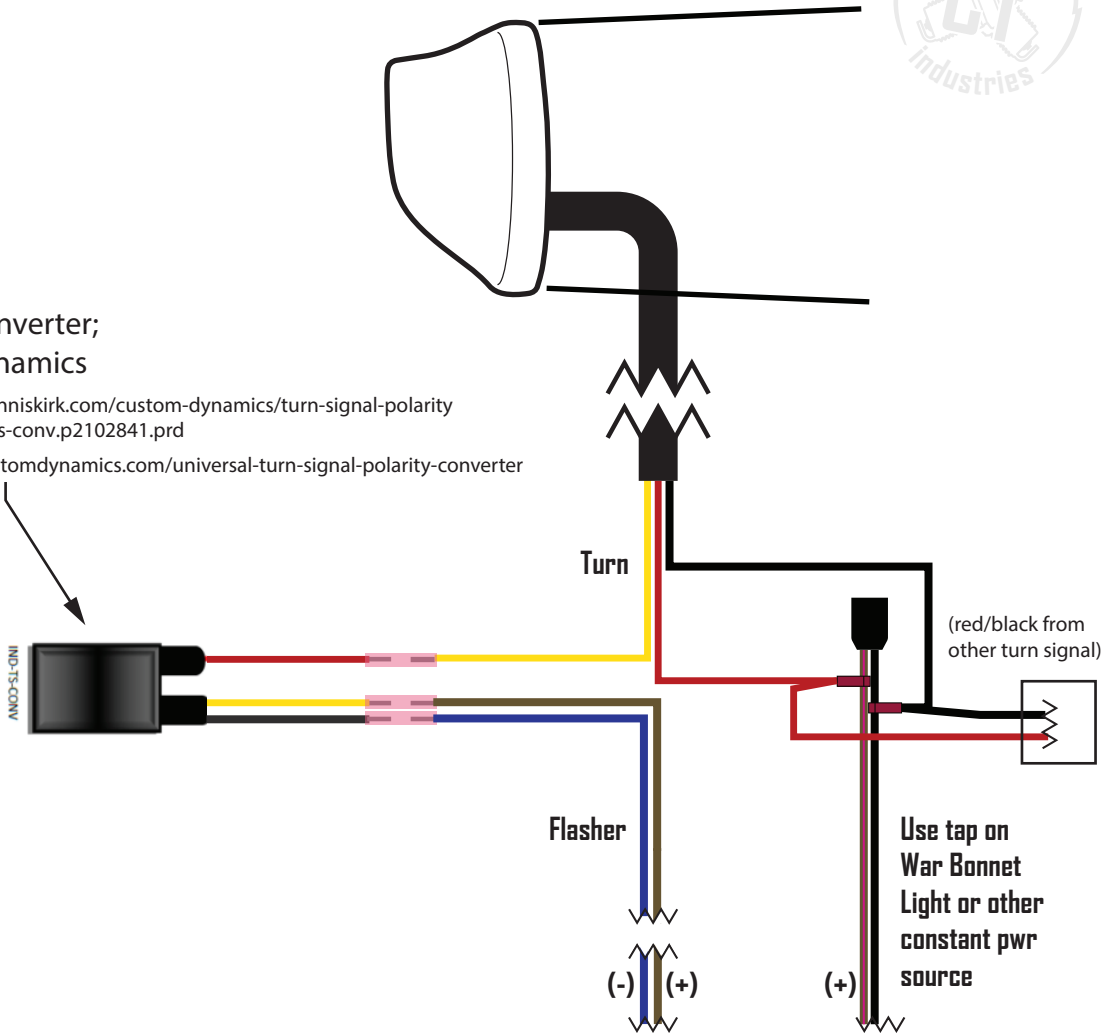

Dual function signal install - '19-up Indian Chieftain

front use only (amber turn/white running light)

polarity converter;
custom dynamics

<https://www.denniskirk.com/custom-dynamics/turn-signal-polarity-converter-ind-ts-conv.p2102841.prd>

<https://www.customdynamics.com/universal-turn-signal-polarity-converter>

df.trn_amb_chftn