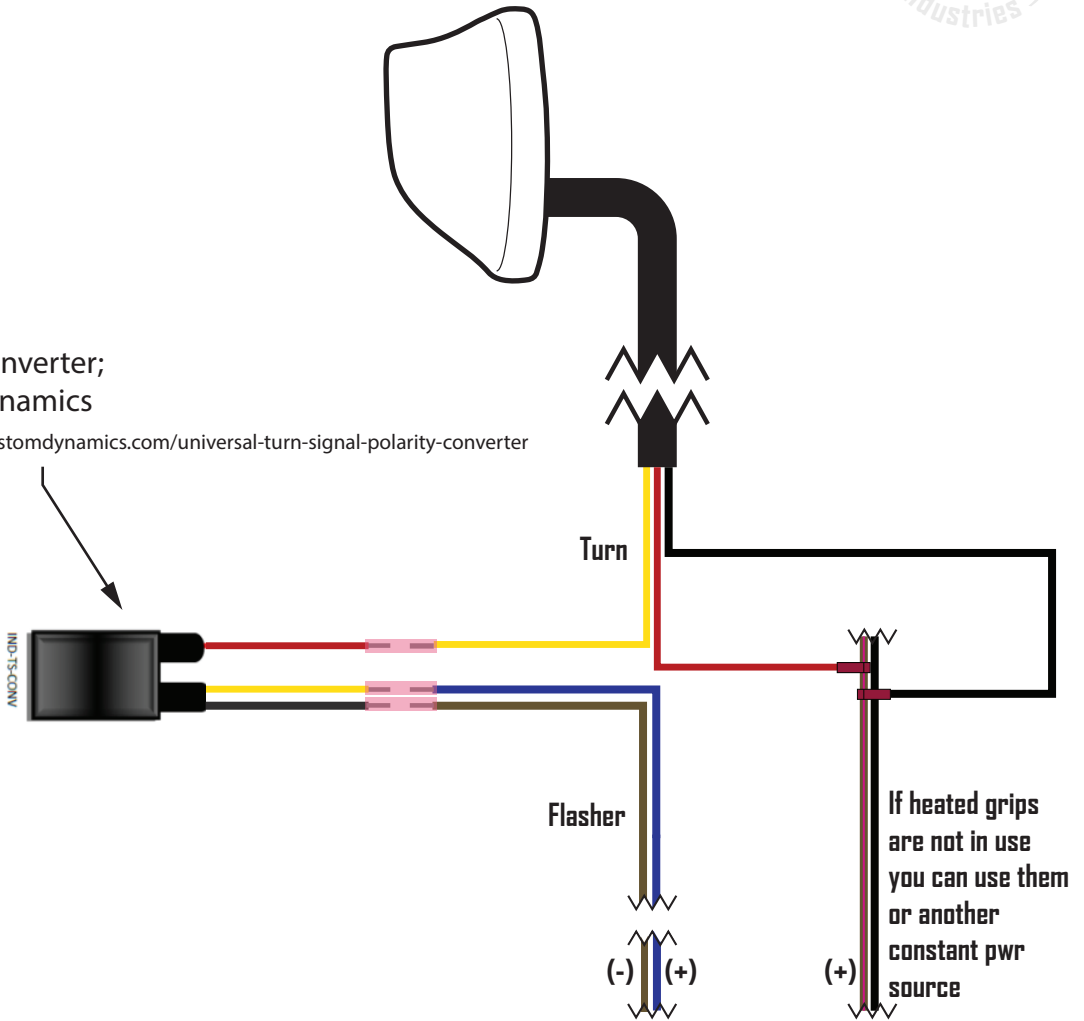

Dual function signal install - FTR

front use only (amber turn/white running light)

polarity converter;
custom dynamics

<https://www.customdynamics.com/universal-turn-signal-polarity-converter>

df.trn_amb_sct