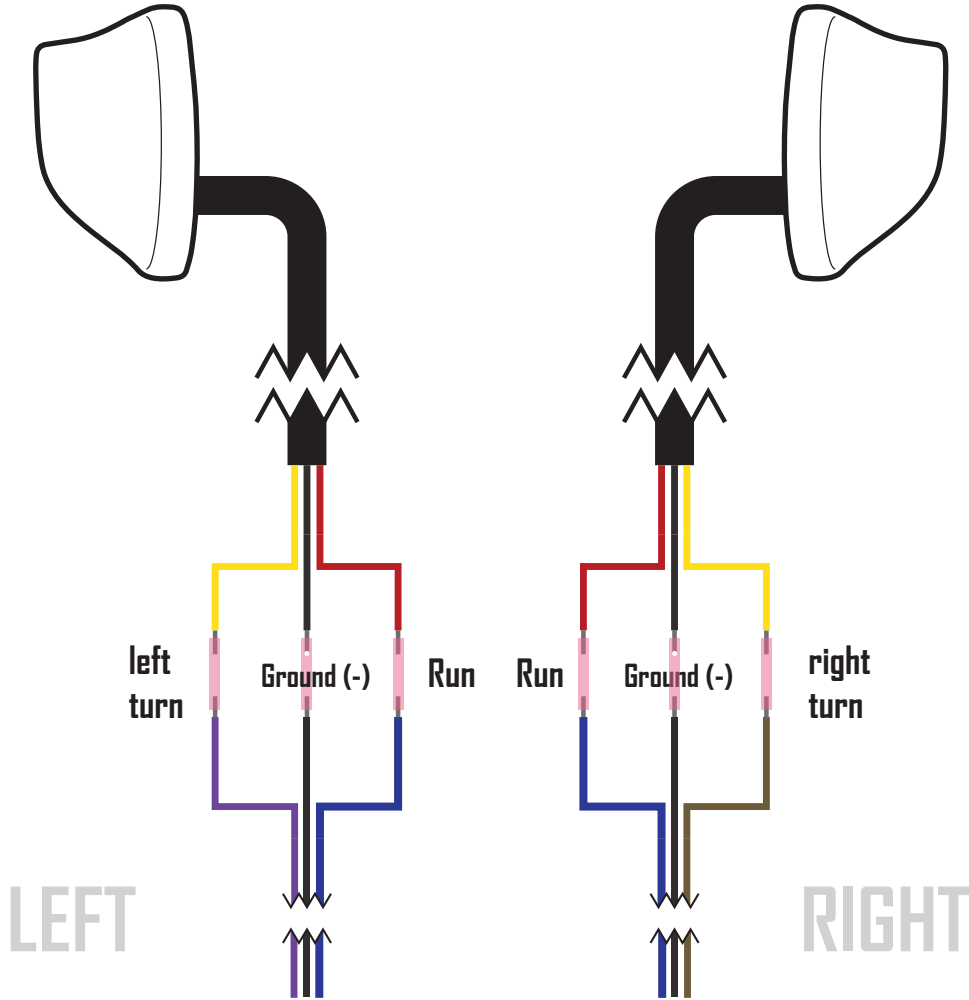

Dual function signal install - Sportster, Dyna, Softail

front use only (amber turn/white running light)

HD
wire harness

df.trn_amb_hd