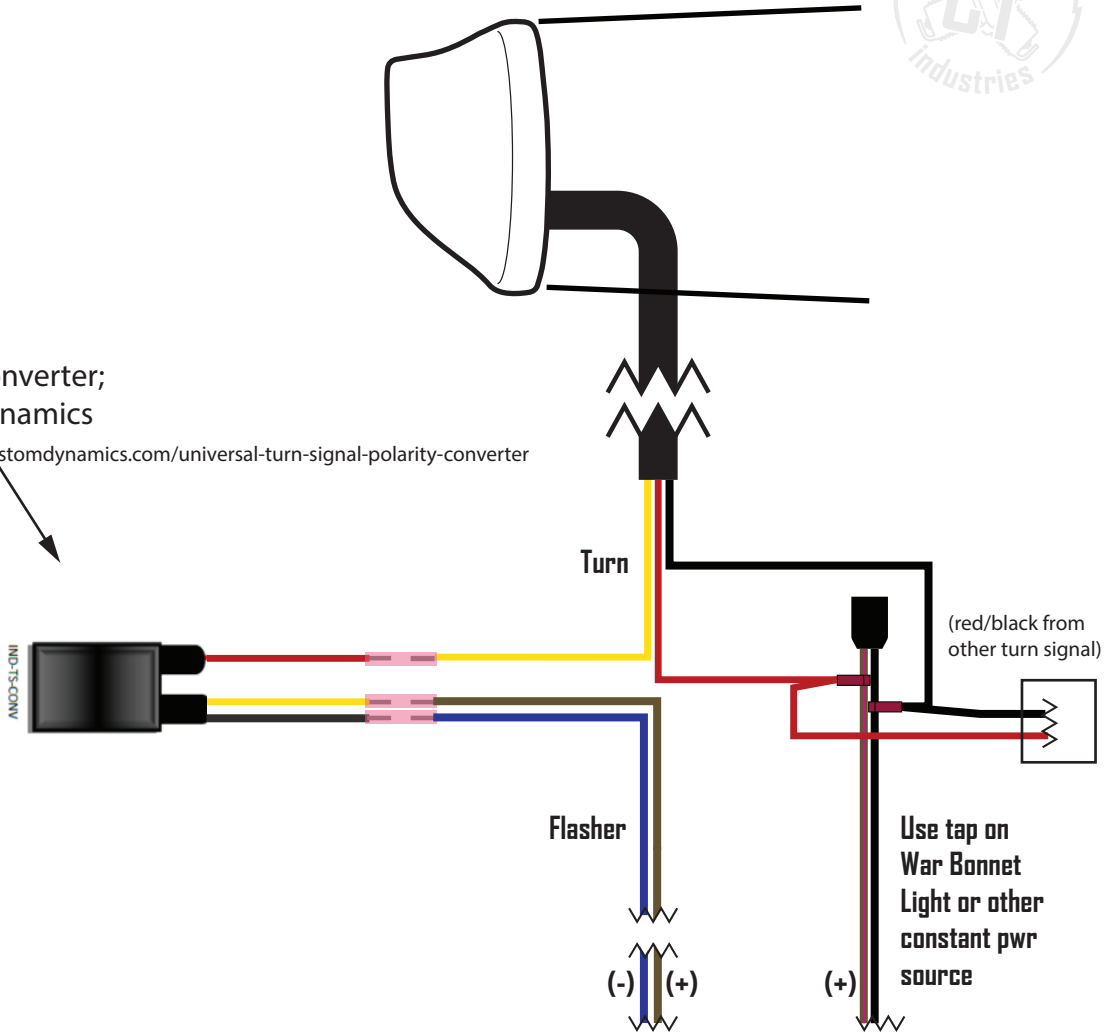

Dual function signal install - '19-up Indian Chieftain

front use only (amber turn/white running light)

polarity converter;
custom dynamics

<https://www.customdynamics.com/universal-turn-signal-polarity-converter>