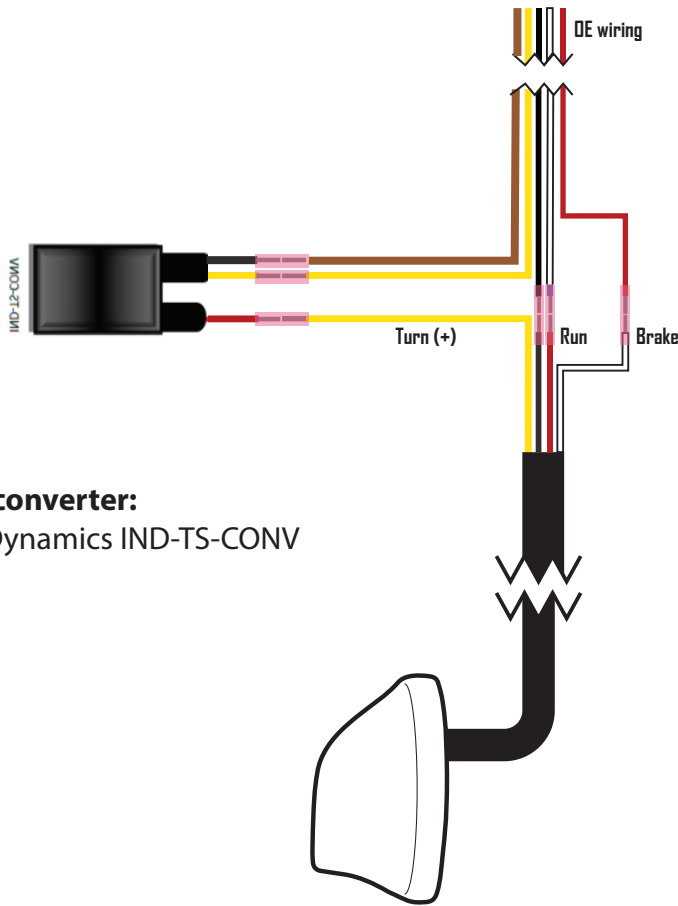

Rear turn signal install - International '22-up Indian Chief

INTL Red w/ Amber turn signals (4 wire)

'22-up Chief
rear wire harness

polarity converter:
Custom Dynamics IND-TS-CONV