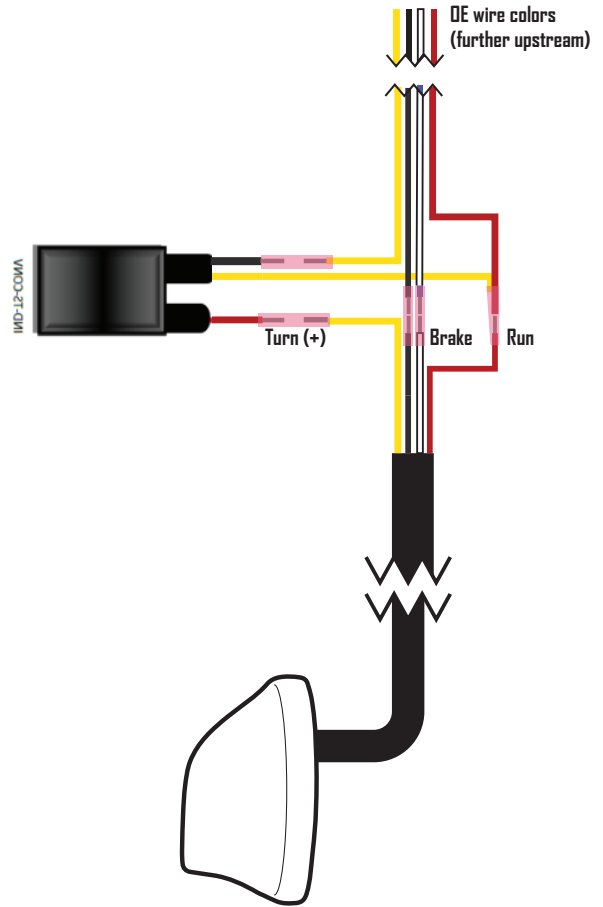

Rear turn signal install - International Indian Scout Bobber

INTL Red w/ Amber turn signals (4 wire)

**Scout bobber
rear wire harness
(if tapping into wires
from OE turn signal)**

**If tapping further
upstream these are the
wire colors**

bbrrear_ram