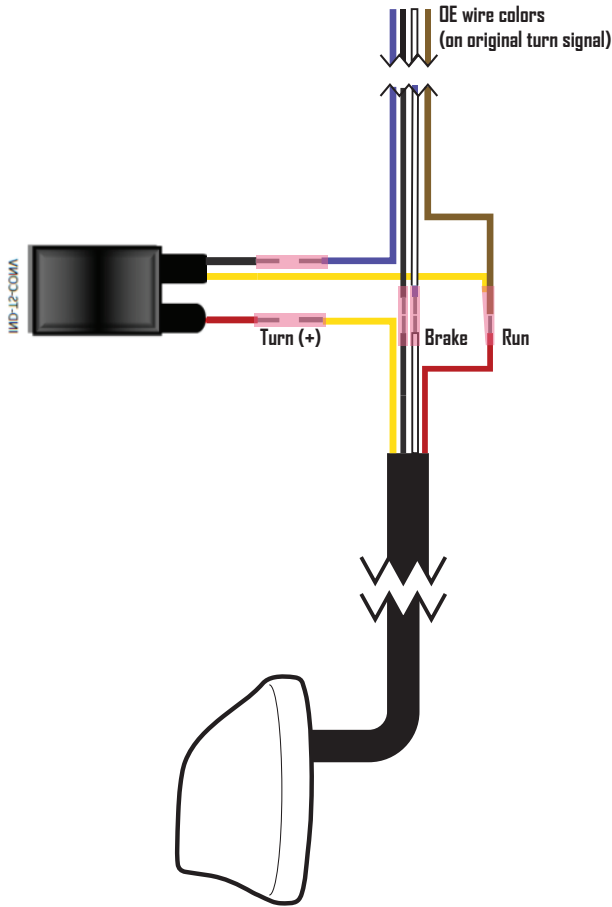

Rear turn signal install - International Indian Scout Bobber

INTL Red w/ Amber turn signals (4 wire)

**Scout bobber
rear wire harness
(if tapping into wires
from OE turn signal)**

**If tapping further
upstream these are the
wire colors**

bbrrear_ram