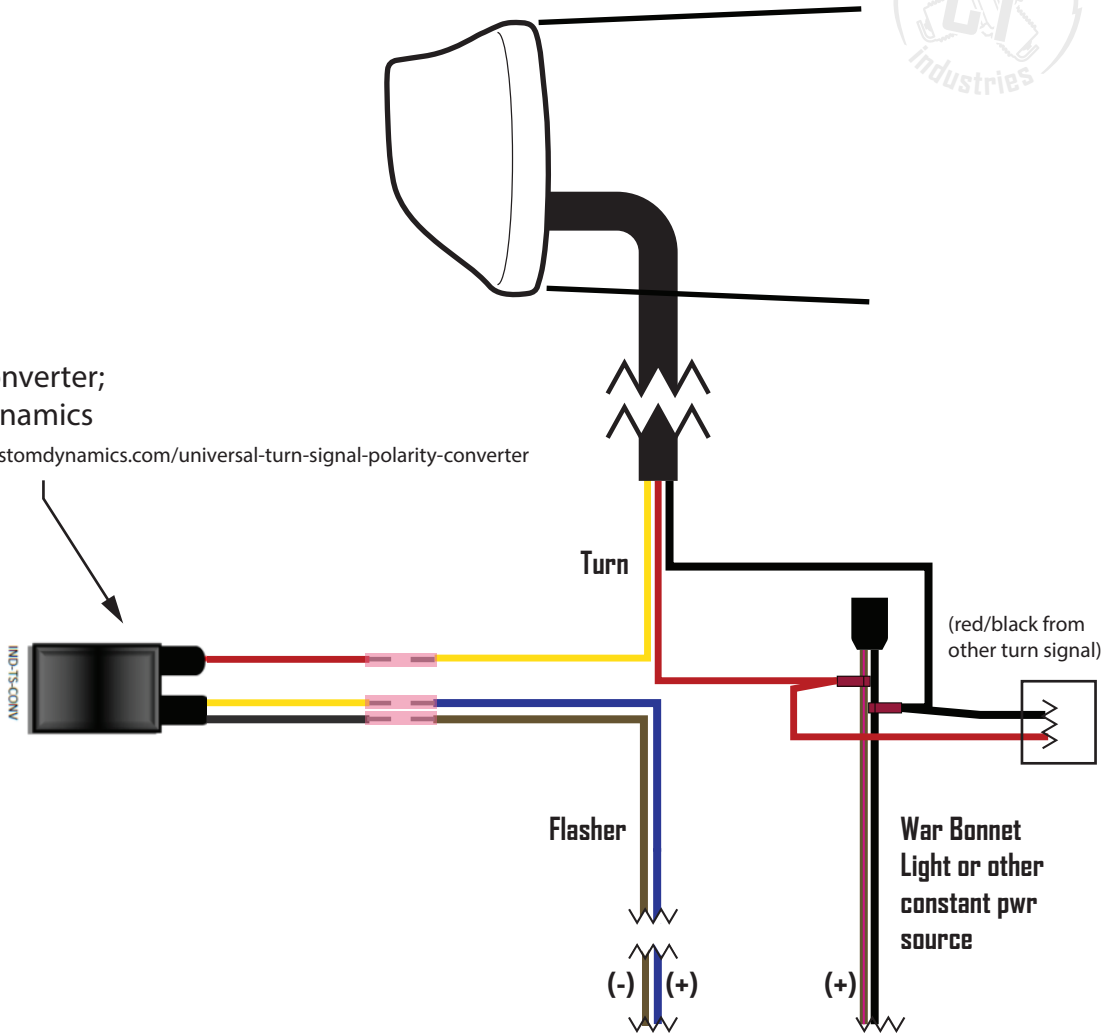

# Dual function signal install - '19-up Indian Chieftain

front use only (amber turn/white running light)

polarity converter;  
custom dynamics

<https://www.customdynamics.com/universal-turn-signal-polarity-converter>

df.trn\_amb\_chftn