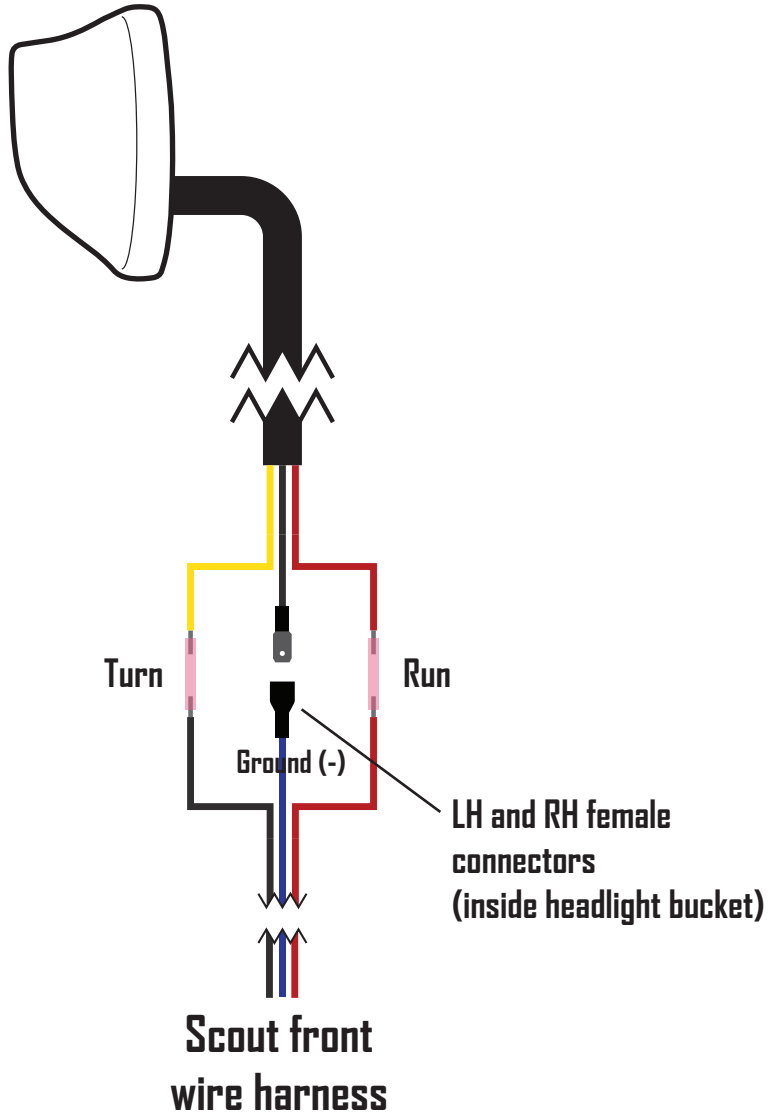

# Dual function signal install - Indian Scout/Scout Bobber

front use only (amber turn/white running light)

**\*left and right turn signals  
are marked in the headlight bucket**

df.trn\_amb\_sct