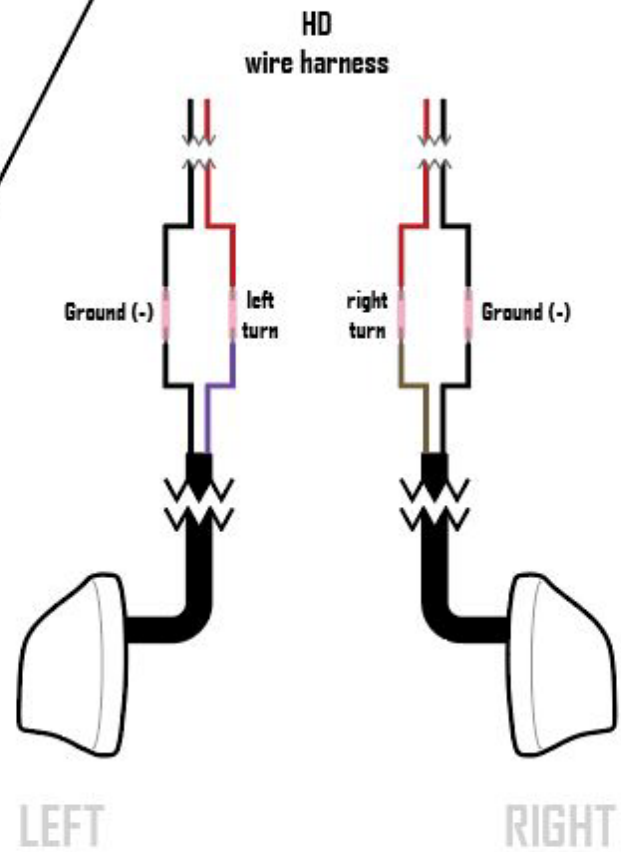

Single function turn signal - Sportster, Dyna, Softail

front or rear use (amber light color)

sf.trn_amb_hd