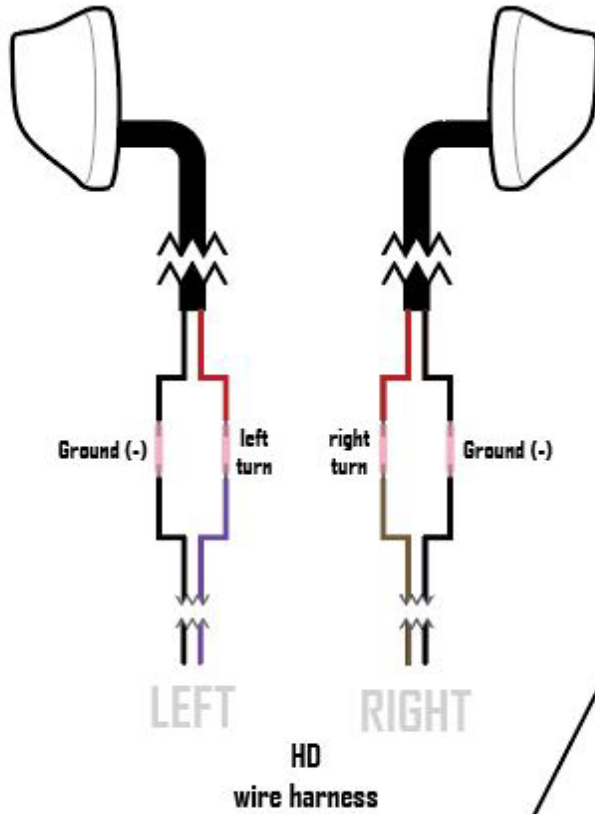

Single function turn signal - Sportster, Dyna, Softail

front or rear use (amber light color)

sf.trn_amb_hd