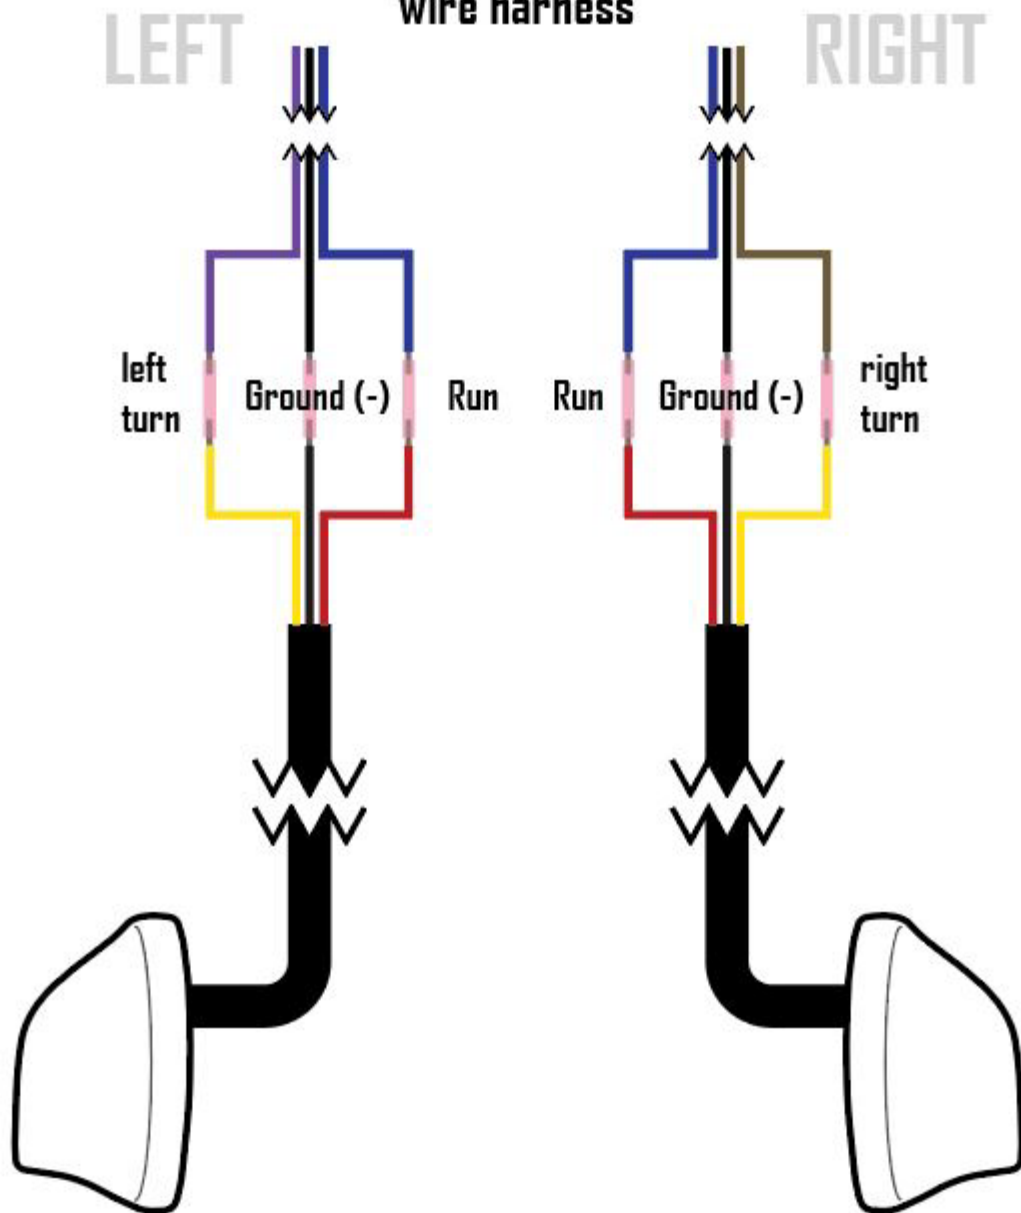

Rear turn signal install - Sportster, Dyna, Softail

Dual Intensity Rear lights

HD rear
wire harness

df.trn_red_hd