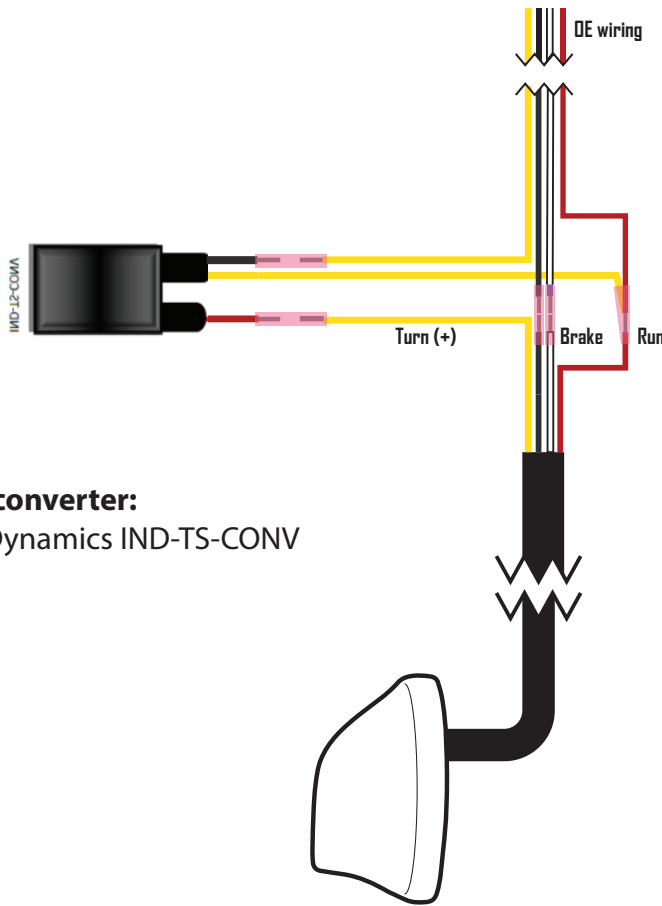

Rear turn signal install - International Indian Scout Bobber

INTL Red w/ Amber turn signals (4 wire)

Scout bobber rear wire harness

polarity converter:
Custom Dynamics IND-TS-CONV

bbrrear_ram