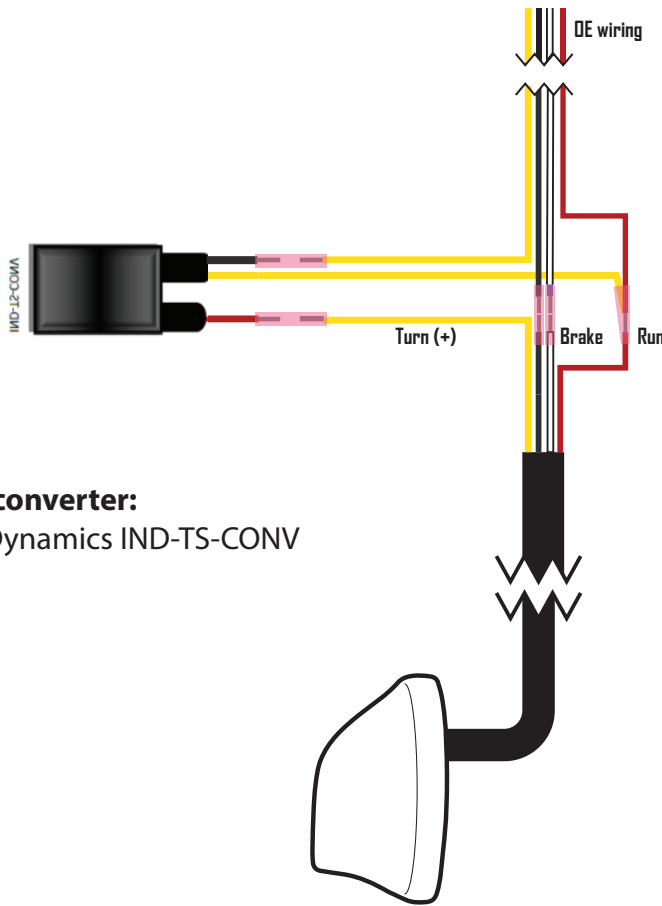

Rear turn signal install - International '22-up Indian Chief

INTL Red w/ Amber turn signals (4 wire)

'22-up Chief
rear wire harness

polarity converter:
Custom Dynamics IND-TS-CONV